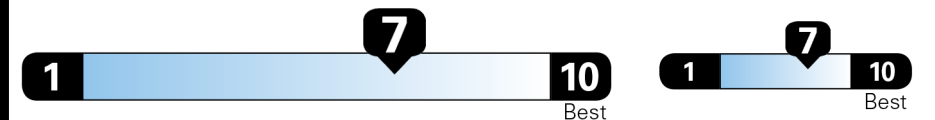

**You save**

**\$3,000**

**in fuel costs over 5 years**  
 compared to the average new vehicle.

**Annual fuel cost**

**\$1,100**

**Fuel Economy & Greenhouse Gas Rating (tailpipe only) Smog Rating (tailpipe only)**